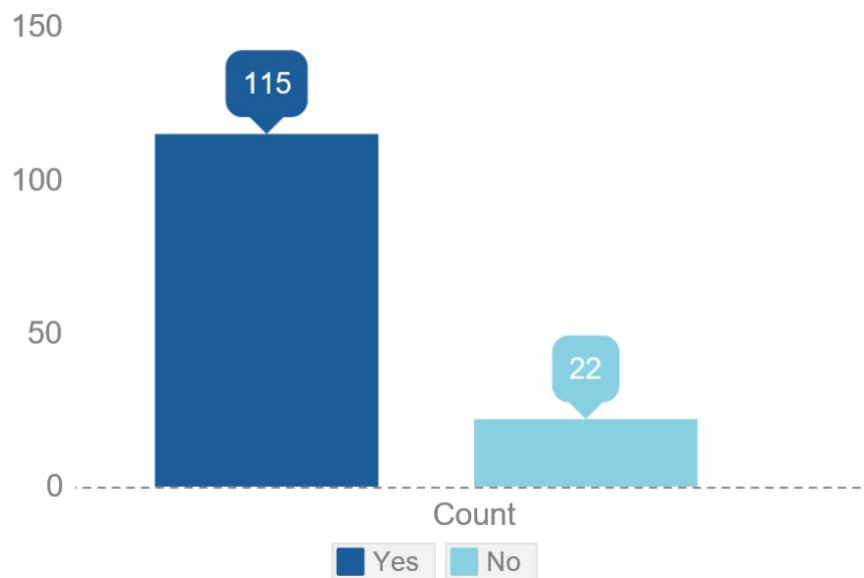

## How effective and easy to use is the Picture Interest Career Survey?

JIST surveyed 137 individuals who completed the assessment on JIST Gateway.

"After completing this assessment, do you feel more informed about the occupations that may be a good fit for your interests?"

"Was this JIST Gateway assessment easy to complete?"