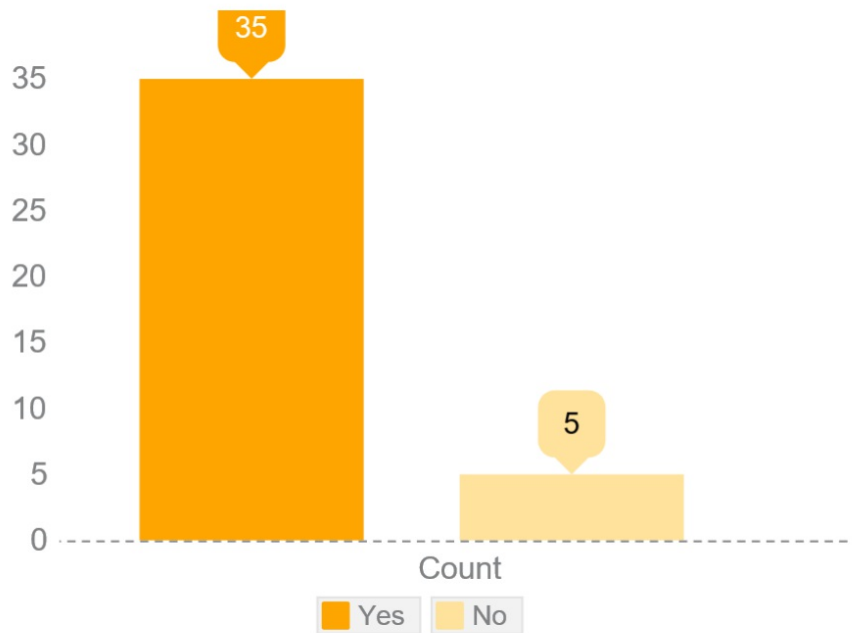

How effective and easy to use is the Offender Reintegration Scale?

JIST surveyed 40 individuals who completed the assessment on JIST Gateway.

"In completing this assessment, did you gain strategies you can immediately begin implementing to achieve your reintegration goals?"

"Was this JIST Gateway assessment easy to complete?"