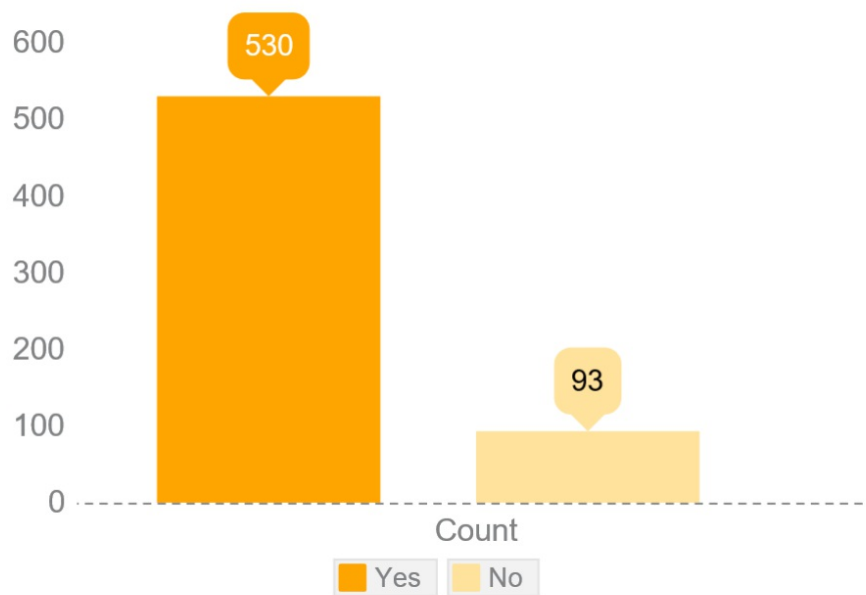

How effective is the Career Exploration Inventory EZ?

JIST surveyed 623 individuals who completed the assessment on JIST Gateway.

"After completing this assessment, do you feel more informed about the occupations that may be a good fit for your interests?"

"After completing this assessment, do you feel more informed about educational opportunities you may wish to pursue?"