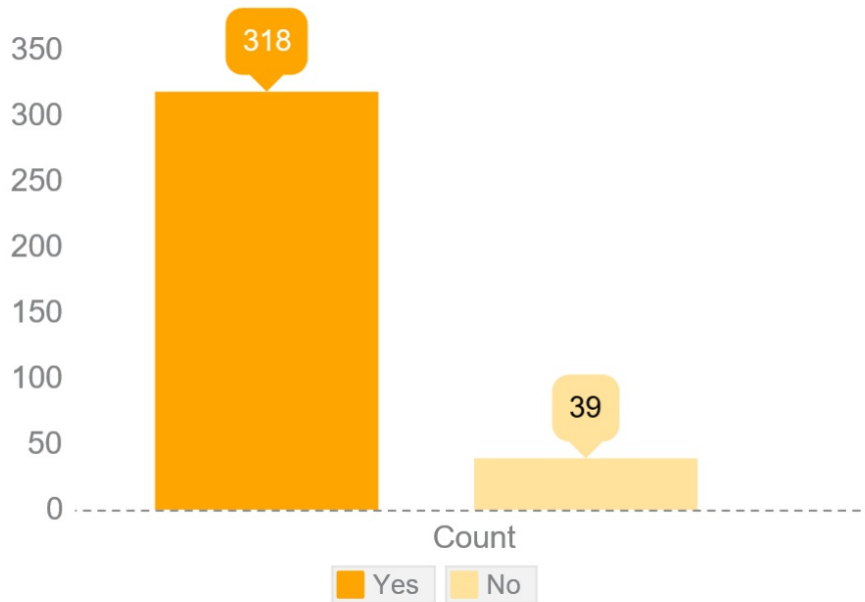

How effective and easy to use is the Barriers to Employment Success Inventory?

JIST surveyed 357 individuals who completed the assessment on JIST Gateway.

"After completing this assessment, do you better understand how to overcome barriers that may stand between you and achieving employment?"

"Was this JIST Gateway assessment easy to complete?"